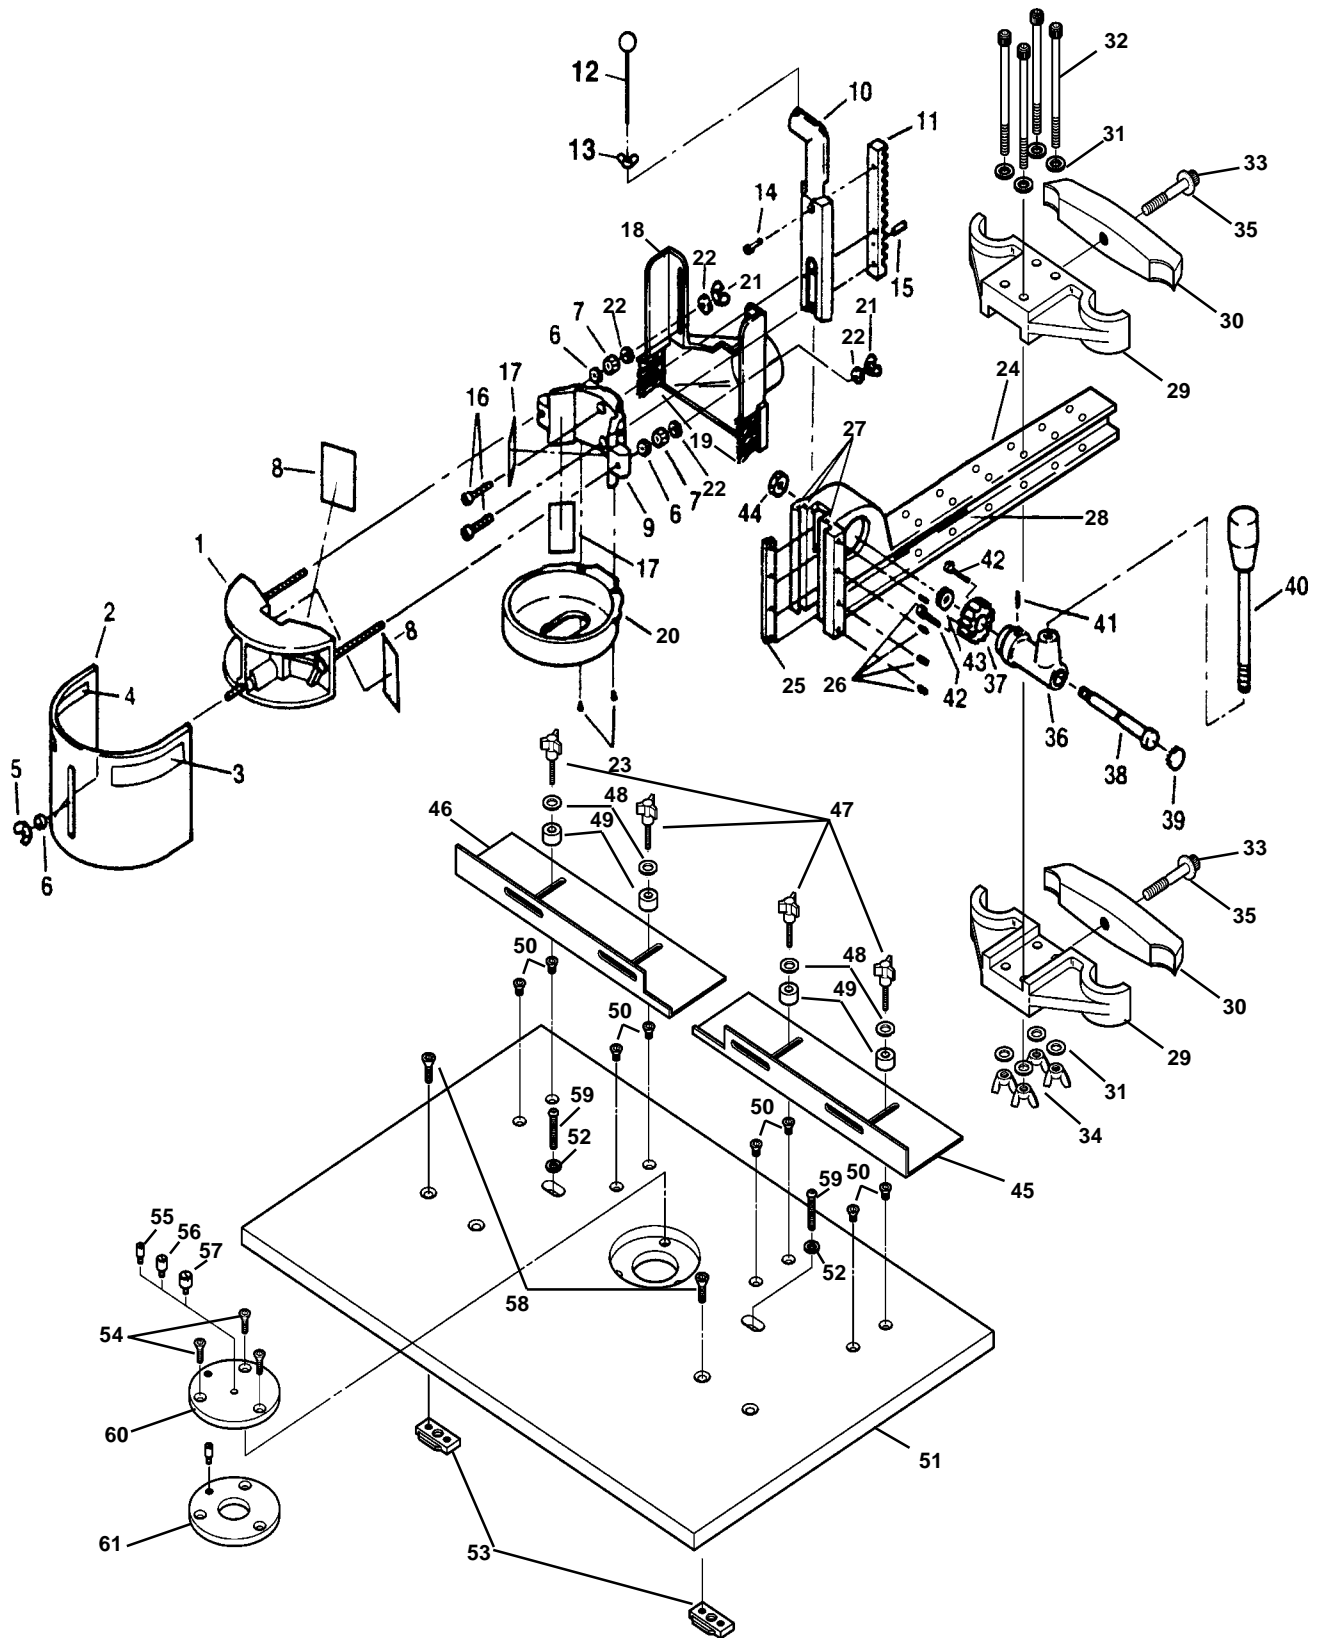

Router Arm Upgrade 555969

Ref No.	Part No.	Item Description	Qty
--	555970	Router Arm Upgrade (Incl. 1-65)	
--	555969	. Router Arm Assy (Incl. 1-44, 63, 64, 65)	
--	513315	. Bracket/Shield Assy (Incl. 1-8)	
1	513272	.. Motor Bracket Assy (Incl 8)	1
2	515161	.. Front Shield Assy (Incl 3-4)	1
3	513309	... Warning Label	1
4	513310	... Warning Label	1
5	513216	.. Wing Nut, 1/4-20	1
6	120392	.. FlatWasher, 1/4"	3
7	120375	.. Hex Nut, 1/4-20	2
8	518278	... Insulator Pads	2
--	513260	. Support & Rack Assy (Incl. 9-17)	
9	513274	.. Rear Motor Bracket	1
10	51319801	.. Dovetail Slide	1
11	5131999	.. Rack	1
12	513307	.. Depth Stop Rod	1
13	513216	.. Wing Nut, 1/4-20	1
14	513201	.. Soc Hd Cp Screw, 1/4-20x3/4	1
15	513206	.. Rollpin, 3/16 diam	1
16	503778	.. Soc Hd Cp Screw, 1/4-20x1-1/4	2
17	513279	.. Insulator Pads	2
--	522282	. Rear Guard and Dust Collection Assy. (Incl. 18-23)	
18	514913	.. Rear Guard/Dust Chute	1
19	514914	.. Strip Brush	2
20	514915	.. Deflector	1
21	513216	.. Wing Nut, 1/4-20	2
22	120393	.. Flat Washer, 5/16	4
23	514881	.. Self-tapping Screw	2
--	522283	. Over Arm Assy (Incl. 24-28)	
24	522259	.. Arm Assy (Incl. 28)	1
25	513197	.. Brass Gib	1
26	515908	.. Screw, 1/4-20x1/2	4
27	514918	.. Shim	3
28	522391	.. Date Code Label	1
--	522285	. Mounting Bracket Assy (Incl. 29-35)	
29	522231	.. Mounting Bracket	2
30	513356	.. Mounting Clamp	2
31	120393	.. Flat Washer, 5/16"	8
32	522275	.. Soc Hd Cap Screw, 5/15x5	4
33	522276	.. Soc Hd Cap Screw, 3/8x2	2
34	214235	.. Wing Nut, 5/16-8	4
35	514237	.. Flat Washer, 3/8	2

Ref No.	Part No.	Item Description	Qty
--	513261	. Clutch & Handle Assy (Incl. 36-44)	
36	51318701	.. Clutch Hub	1
37	5131899	.. Gear	1
38	513188	.. Clutch Shaft	1
39	513192	.. Plug, 25/32" Dia.	1
40	513184	.. Depth Control Handle	1
41	513194	.. Ball Plunger	1
42	513191	.. Soc Hd Cap Screw, 1/4-20x1 ...	2
43	513190	.. Spacer	1
44	513193	.. Hex Nut, 3/8-16	1
--	515511	. Router Fence Assy (Incl. 45-50*)	
45	515493	.. Right Fence	1
46	515585	.. Left Fence with labels	1
47	516325	.. Knob with stud	4
48	513864	.. Flat Washer	4
49	514089	.. Spacer	4
50	51558201	.. Threaded Insert	4
--	522300	. Router Table Assy (Incl. 50*, 51-61)	
51	522267	.. Router Table	1
52	120392	.. Washer, 1/4"	2
53	514491	.. T-nut	2
54	522444	.. Screw 10-32x3/4	3
55	515499	.. 1/4" Pin 10-32	1
56	515500	.. 3/8" Pin 10-32	1
57	515502	.. 1/2" Pin 10-32	1
58	518596	.. Flat Hd Screw, 1/4-20x1-1/2	2
59	521982	.. Rd Hd Screw, 1/4-20x1-1/2	2
60	522266	.. Pin Insert	1
61	522268	.. Table Insert	1
62	51368611	. 5mm Hex Key (not shown)	1
63	51368606	. 1/4" Hex Key (not shown)	1
64	51368608	. 5/16" Hex Key (not shown)	1
65	51368607	. 1/6" Hex Key (not shown)	1

*See Note Below.

NOTE

There are 12 threaded inserts (50) that are included in this package. Eight of these are installed in your table (522300) at the factory, and four are included in the hardware bag (515715) for the Router Fence. Use these inserts as needed for additional fence locations or for mounting featherboards. For installation instructions, refer to the literature for the Router Fence which is included.